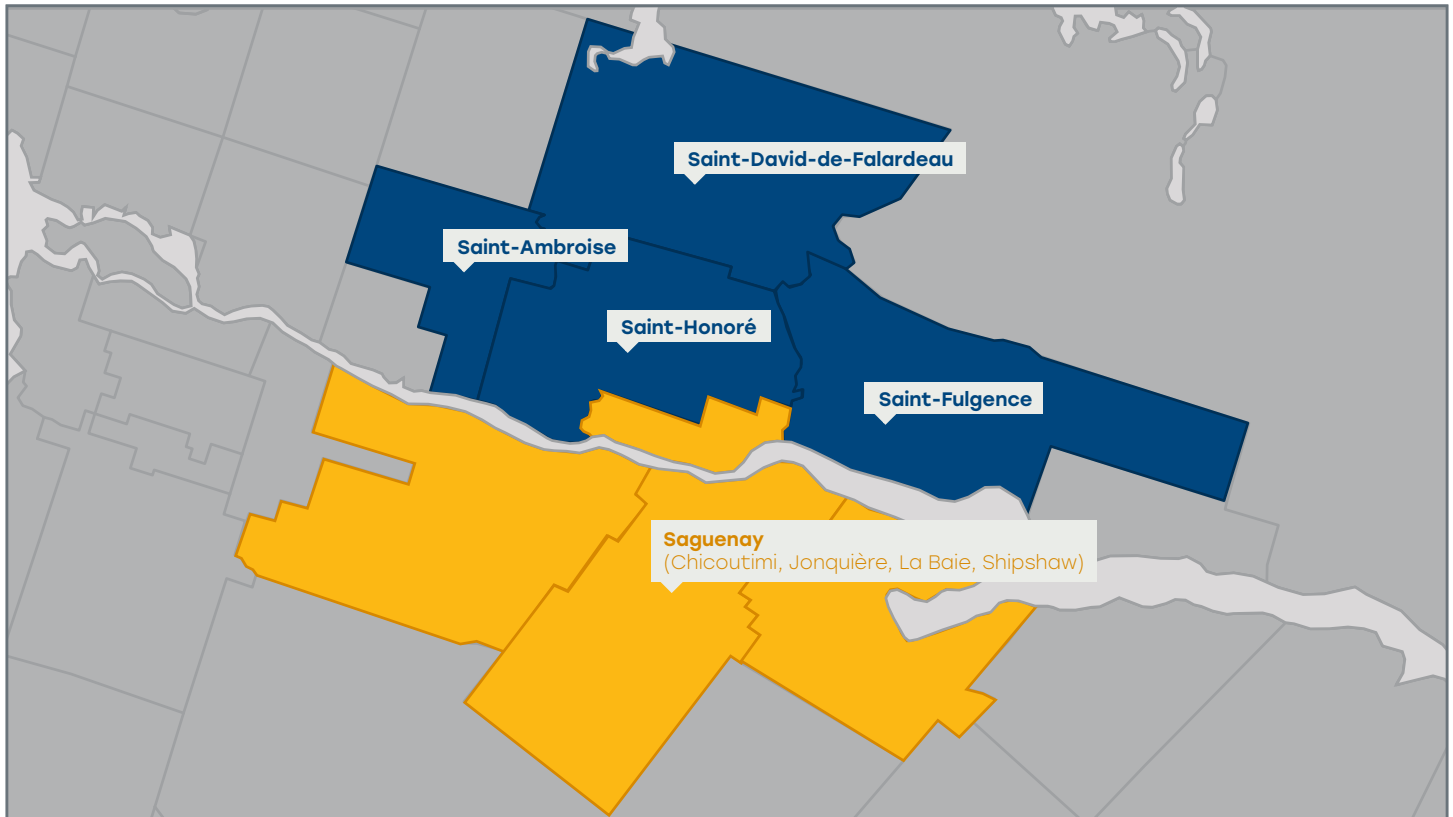

MARKET SPECIFICATIONS

Société de Transport de Saguenay / Interbus

SOCIÉTÉ DE
TRANSPORT
DU SAGUENAY

INTERBUS

Legend

Bus & Transit Shelters / Markets served

Bus / Markets served

Bus / Markets visited

MARKETS SERVED

Saguenay (Chicoutimi, Jonquière, La Baie, Shipshaw)
Saint-Ambroise
Saint-David-de-Falardeau
Saint-Fulgence
Saint-Honoré

FLEET

STS
Minibus : 4
Midibus : 11
Urban vehicle : 71
Transit shelter : 74

POPULATION : 302 901

ANNUAL RIDERSHIP : 509 000