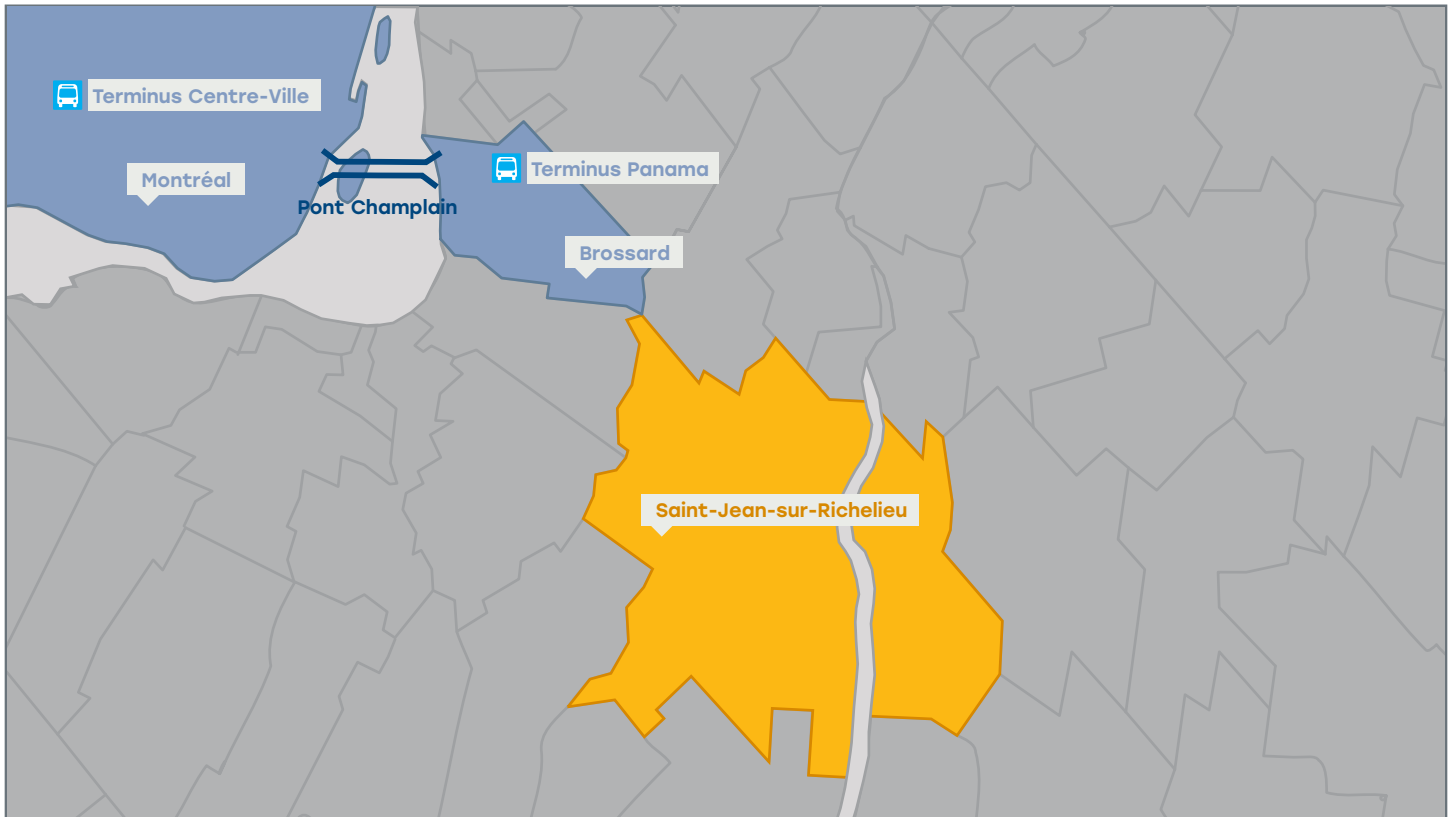

MARKET SPECIFICATIONS

Ville de Saint-Jean-sur-Richelieu

VILLE DE
SAINT-JEAN-
SUR-RICHELIEU

Legend

Bus & Transit Shelters / Markets served

Bus / Markets served

Bus / Markets visited

MARKETS SERVED

Saint-Jean-sur-Richelieu

MARKETS VISITED

Brossard
Montréal

URBAN DESTINATION

Panama Terminus (Brossard)
Downtown Terminus (Montréal)
Crossing via Samuel de Champlain Bridge

FLEET

Minibus: 1
Midibus: 8
Urban vehicle: 11
Coach: 25
Transit shelter: 49

AVAILABLE PRODUCTS

Framed 30" x 139 bus kings
Framed 21" x 70" bus seventies
Non-standard decal advertising on sides and backs
Standard and vinyl interiors
Signature option (murals, full wraps, etc)
Standard (incl. Backlit) & non-standard transit shelter advertising

POPULATION: 92 394

ANNUAL RIDERSHIP: 1 639 996