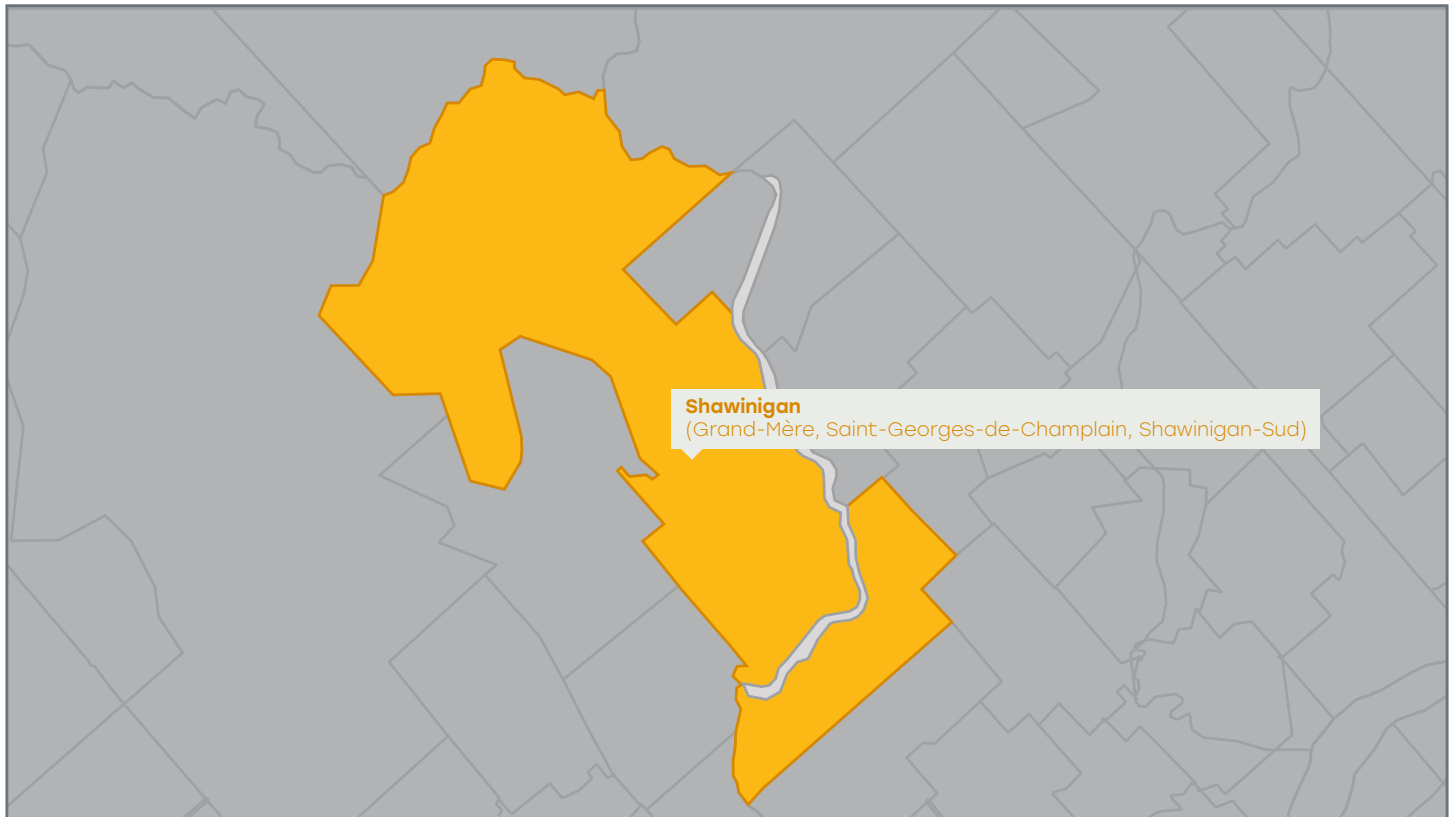

# MARKET SPECIFICATIONS

Régie de Transport en commun de Shawinigan

**Legend**

- Bus & Transit Shelters / Markets served
- Bus / Markets served
- Bus / Markets visited

## MARKETS SERVED

Shawinigan  
(Shawinigan-Sud, Grand-Mère, Saint-Georges-de-Champlain)

## POPULATION: 49 802