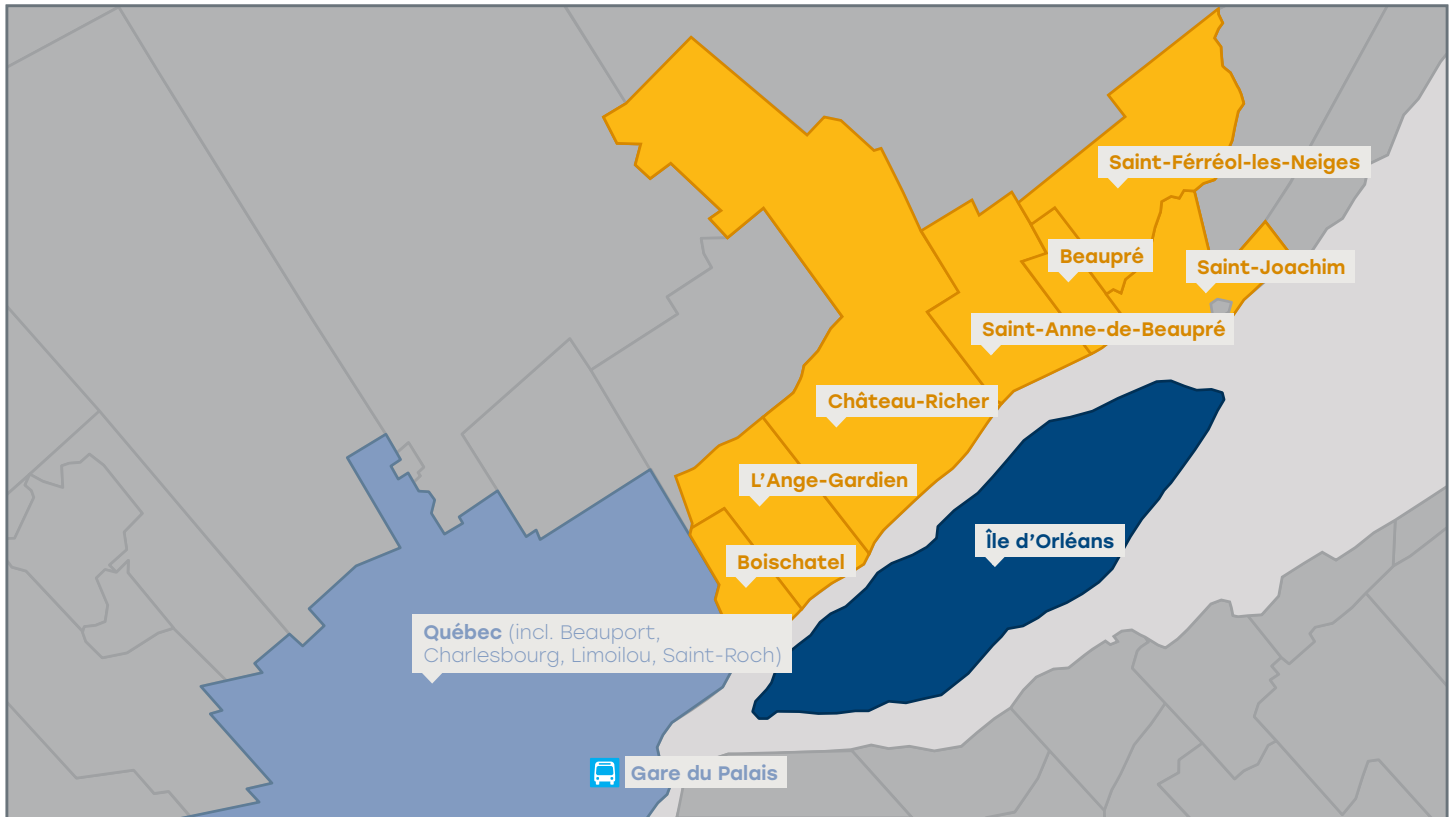

MARKET SPECIFICATIONS

PLUMobile

Legend	Bus & Transit Shelters / Markets served	Bus / Markets served	Bus / Markets visited
---------------	---	----------------------	-----------------------

MARKETS SERVED
L'Ange-Gardien
Beaupré
Boischatel
Château-Richer
Île d'Orléans
Québec
Saint-Ferréol-les-Neiges
Saint-Joachim
Sainte-Anne-de-Beaupré

URBAN DESTINATION
Du Palais Train Station

FLEET
Minibus: 2
Coach: 3
Transit shelter total : 18
Boischatel: 8
Côte-de-Beaupré: 10

AVAILABLE PRODUCTS
non-standar vinyl bus sides
Signature option (murals, full wraps, etc)
Transit shelter standards

POPULATION: 35 959

ANNUAL RIDERSHIP: 78 463

Sources : Statistique Canada, Recensement 2016; ATUQ, Impacts économiques 2014.

Last Update : 25-04-23