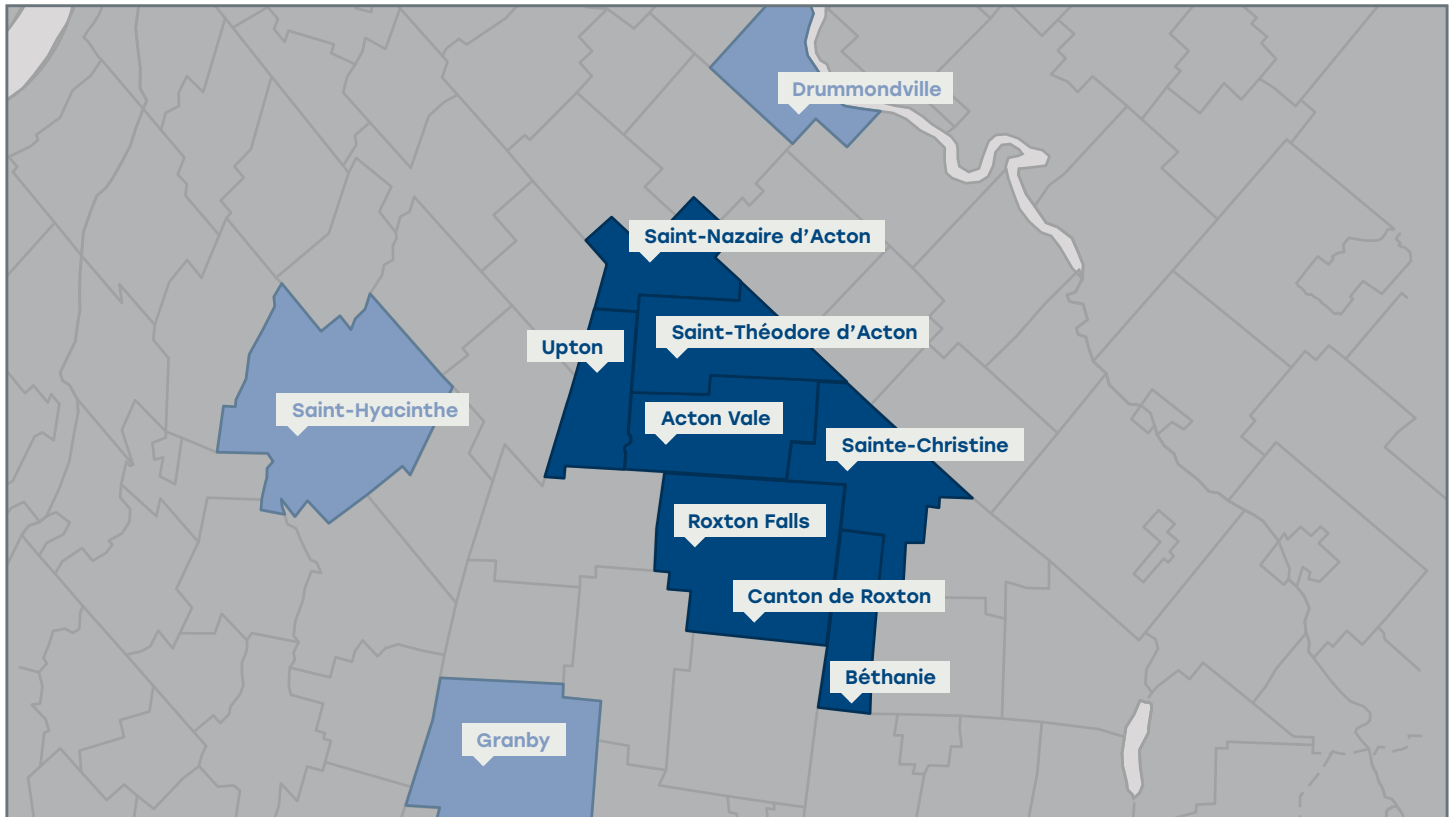

# MARKET SPECIFICATIONS

Omnibus région d'Acton

**Legend**

- Bus & Transit Shelters / Markets served
- Bus / Markets served
- Bus / Markets visited

## MARKETS SERVED

- Acton Vale
- Béthanie
- Canton de Roxton
- Roxton Falls
- Saint-Nazaire d'Acton
- Saint-Théodore d'Acton
- Sainte-Christine
- Upton

## MARKETS VISITED

- Drummondville (occasional)
- Granby (occasional)
- Saint-Hyacinthe

## POPULATION: 15 965