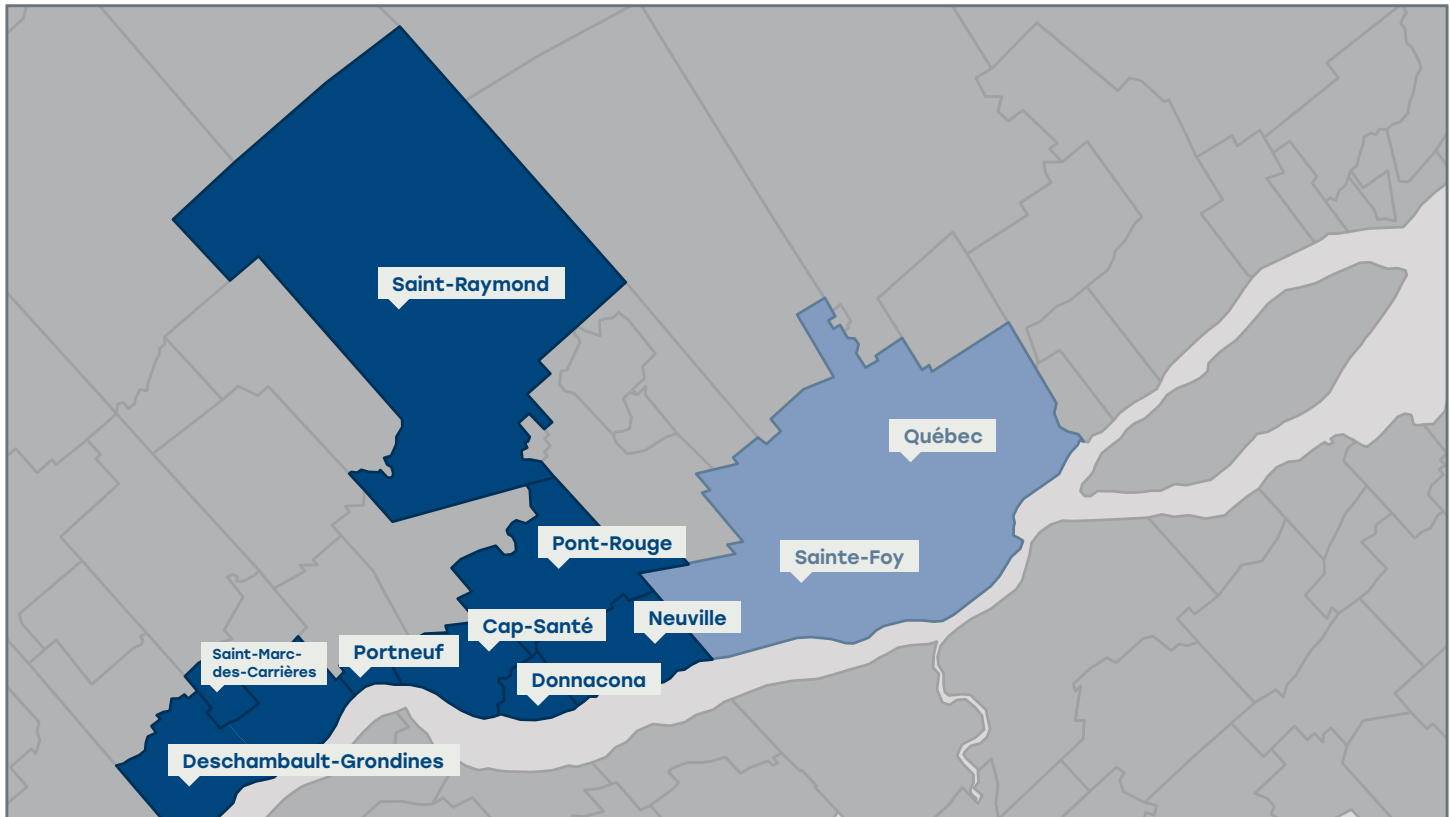

# MARKET SPECIFICATIONS

MRC de Portneuf

**Legend**

- Bus & Transit Shelters / Markets served
- Bus / Markets served
- Bus / Markets visited

## MARKETS SERVED

- Cap-Santé
- Deschambault-Grondines
- Donnacona
- Neuville
- Pont-Rouge
- Portneuf
- Saint-Marc-des-Carières
- Saint-Raymond

## MARKETS VISITED

- Québec, Sainte-Foy

## URBAN DESTINATION

- Carré d'Youville
- Cégep Garneau
- Cégep St-Lawence
- Cégep Sainte-Foy
- Parliament Hill
- Sainte-Foy train Station
- Laval Hospital
- Université Laval