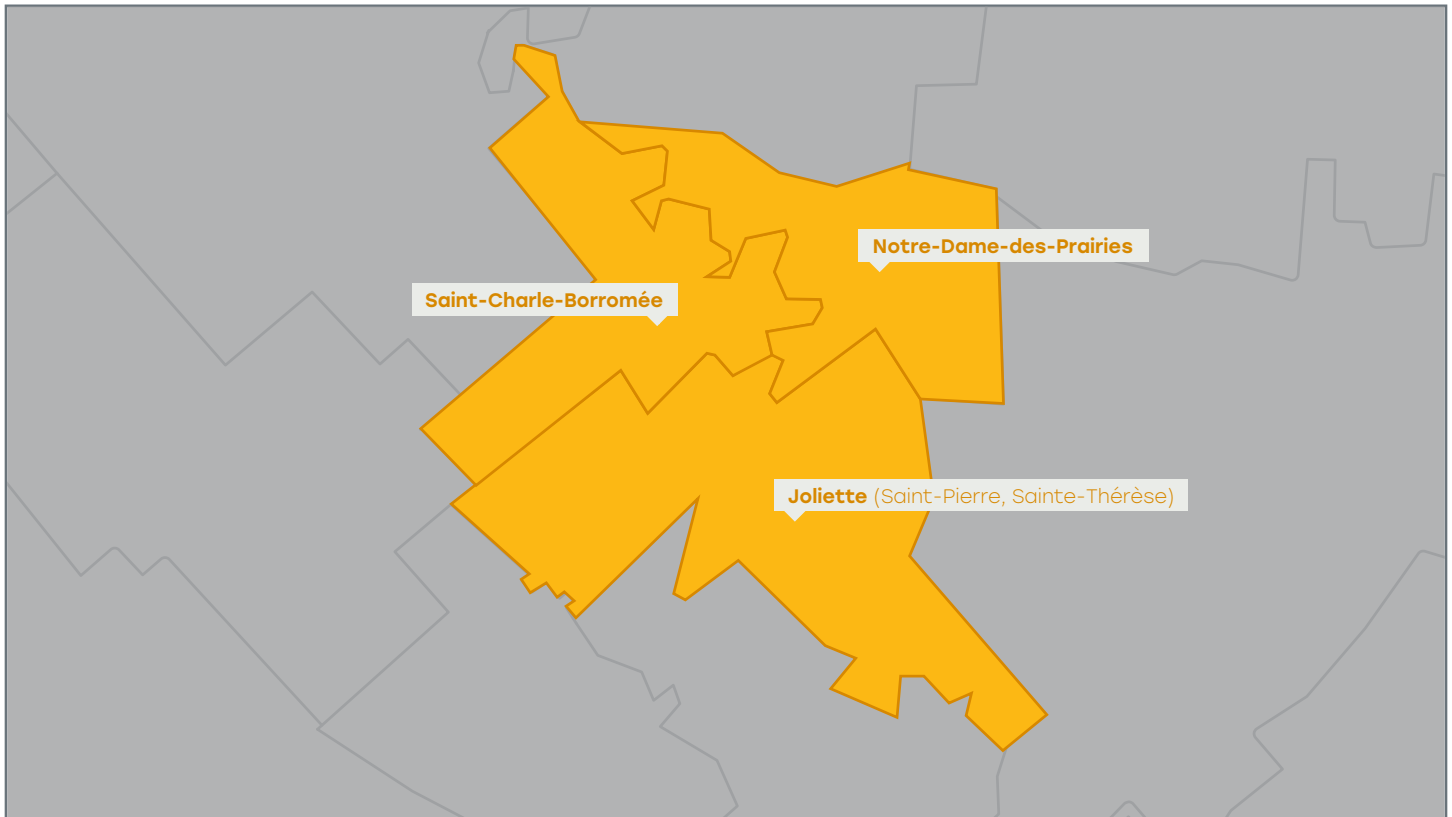

MARKET SPECIFICATIONS

MRC de Joliette - secteur Joliette

Legend

- Bus & Transit Shelters / Markets served
- Bus / Markets served
- Bus / Markets visited

MARKETS SERVED

Joliette (Saint-Pierre, Sainte-Thérèse)
Notre-Dame-des-Prairies
Saint-Charles-Borromée

FLEET

Midibus: 6
Transit shelter: 30

AVAILABLE PRODUCTS

Framed 26" X 120.5" and 30" X 55" bus king
Framed 21" x 70" bus seventies
Non-standard decal advertising on sides and backs
Standard interiors
Standard (incl. Backlit) & non-standard transit shelter advertising

POPULATION: 45 750

ANNUAL RIDERSHIP: 133 600

Sources : Statistique Canada, Recensement 2016; ATUQ, Impacts économiques 2014.

Last Update : 07-12-22