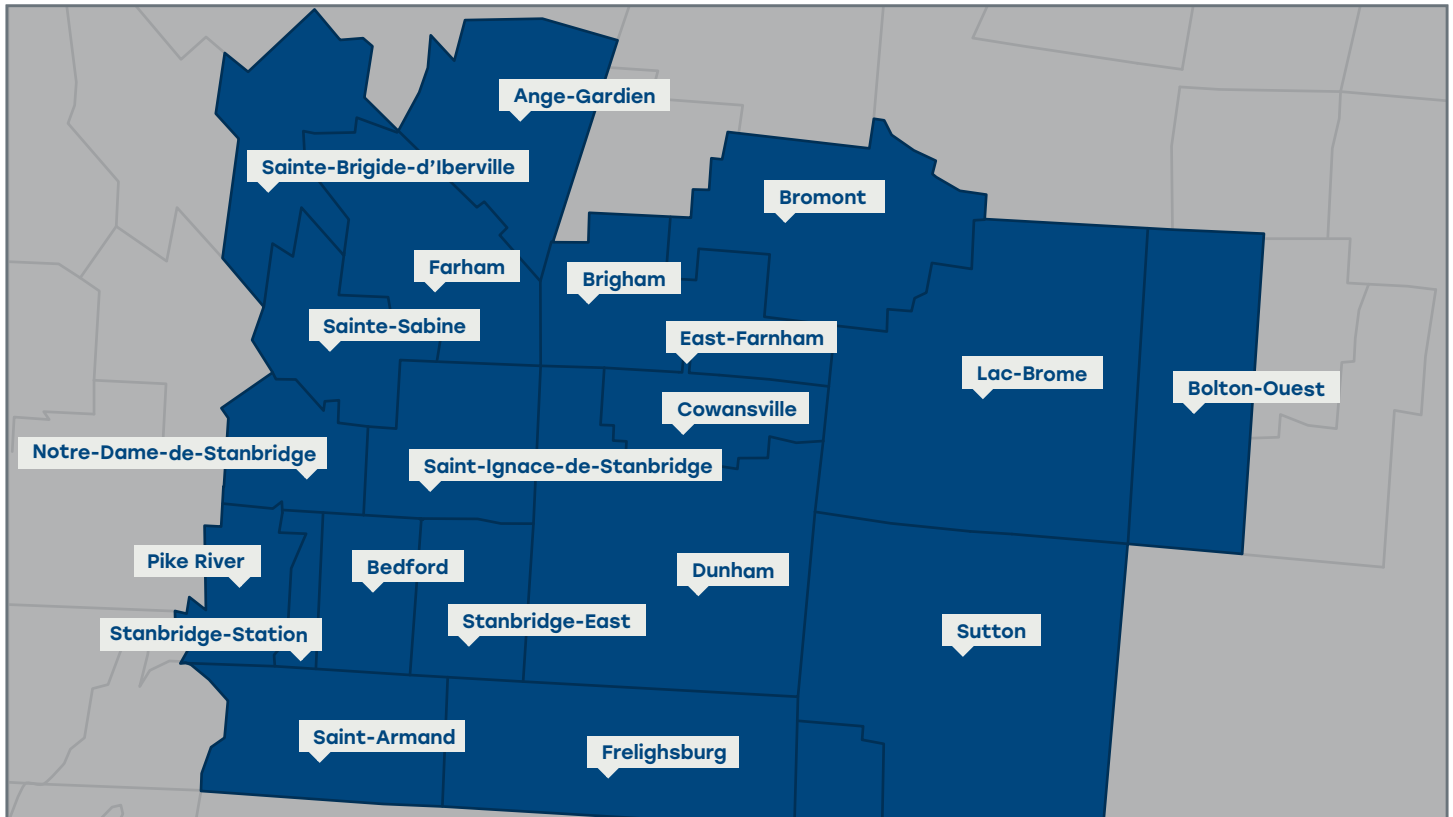

MARKET SPECIFICATIONS

MRC Brome-Missisquoi

Legend

- Bus & Transit Shelters / Markets served
- Bus / Markets served
- Bus / Markets visited

MARKETS SERVED

- Abercorn
- Ange-Gardien
- Bedford
- Brigham
- Bolton-Ouest
- Bromont
- Cowansville
- Dunham
- East-Farnham
- Farnham
- Frelighsburg
- Lac-Brome
- Notre-Dame-de-Stanbridge
- Pike River
- Saint-Armand
- Sainte-Brigide-d'Iberville
- Sainte-Sabine
- Saint-Ignace-de-Stanbridge
- Stanbridge-East
- Stanbridge-Station
- Sutton

FLEET

Paratransit: 6

AVAILABLE PRODUCTS

- Framed 26" x 120.5 bus kings
- Signature option (murals, full wraps, etc)

POPULATION: 63 156

ANNUAL RIDERSHIP: 33 000

Sources : Statistique Canada, Recensement 2016; ATUQ, Impacts économiques 2014.