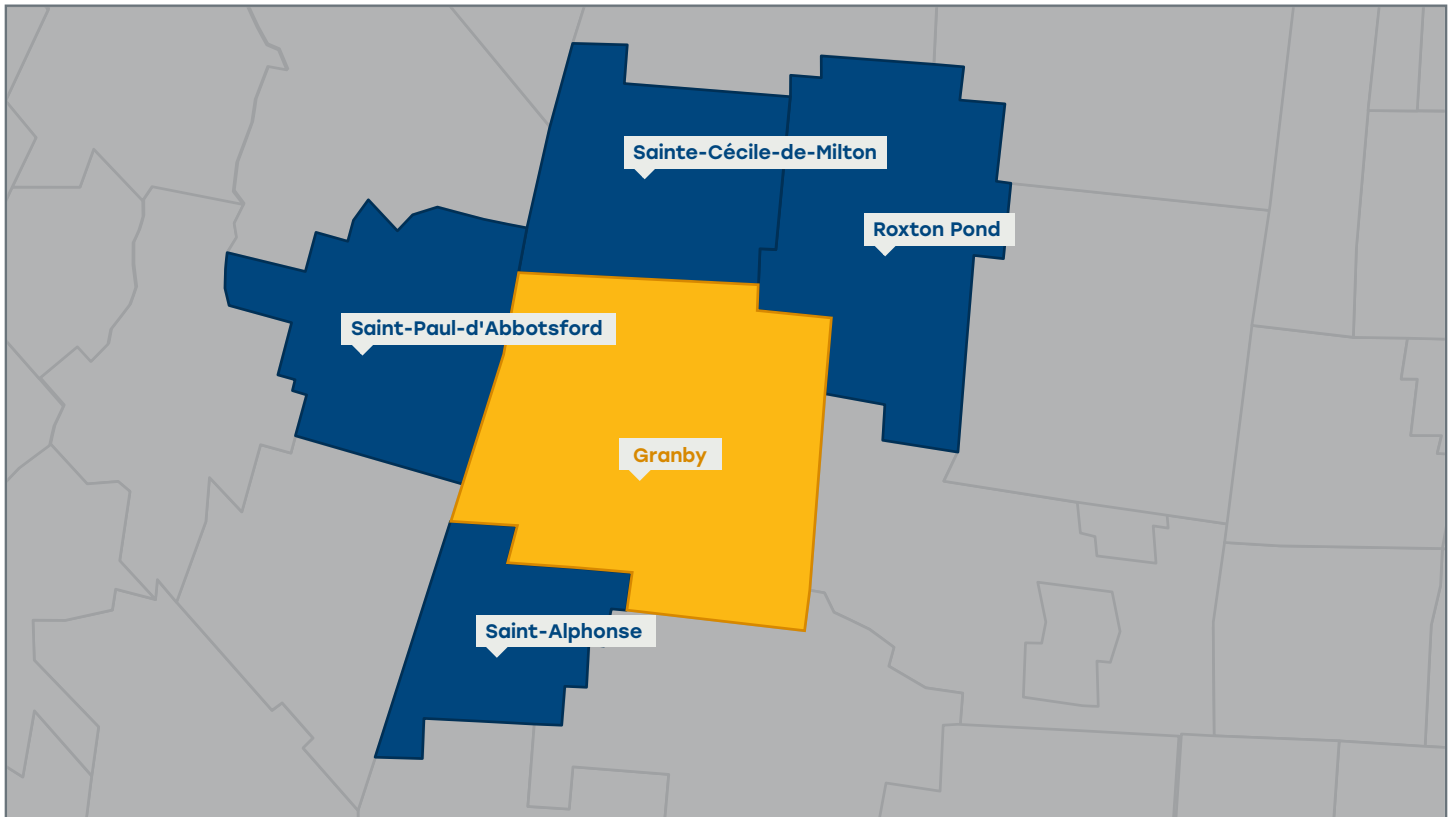

MARKET SPECIFICATIONS

Transport Urbain Granby / Ami-bus inc.

Legend

- Bus & Transit Shelters / Markets served
- Bus / Markets served
- Bus / Markets visited

MARKETS SERVED

- Granby
- Roxton Pond
- Saint-Alphonse
- Sainte-Cécile-de-Milton
- Saint-Paul-d'Abbotsford

FLEET

- Paratransit : 6
- Minibus : 6
- Transit shelter Granby : 21

AVAILABLE PRODUCTS

- Non-standard decal advertising on sides and backs
- Vinyl interiors
- Signature option (murals, full wraps, etc)
- Standard (incl. Backlit) & non-standard transit shelter advertising

POPULATION : 81 934

ANNUAL RIDERSHIP : 28 000

Sources : Statistique Canada, Recensement 2016; ATUQ, Impacts économiques 2014.

Last Update : 07-12-22