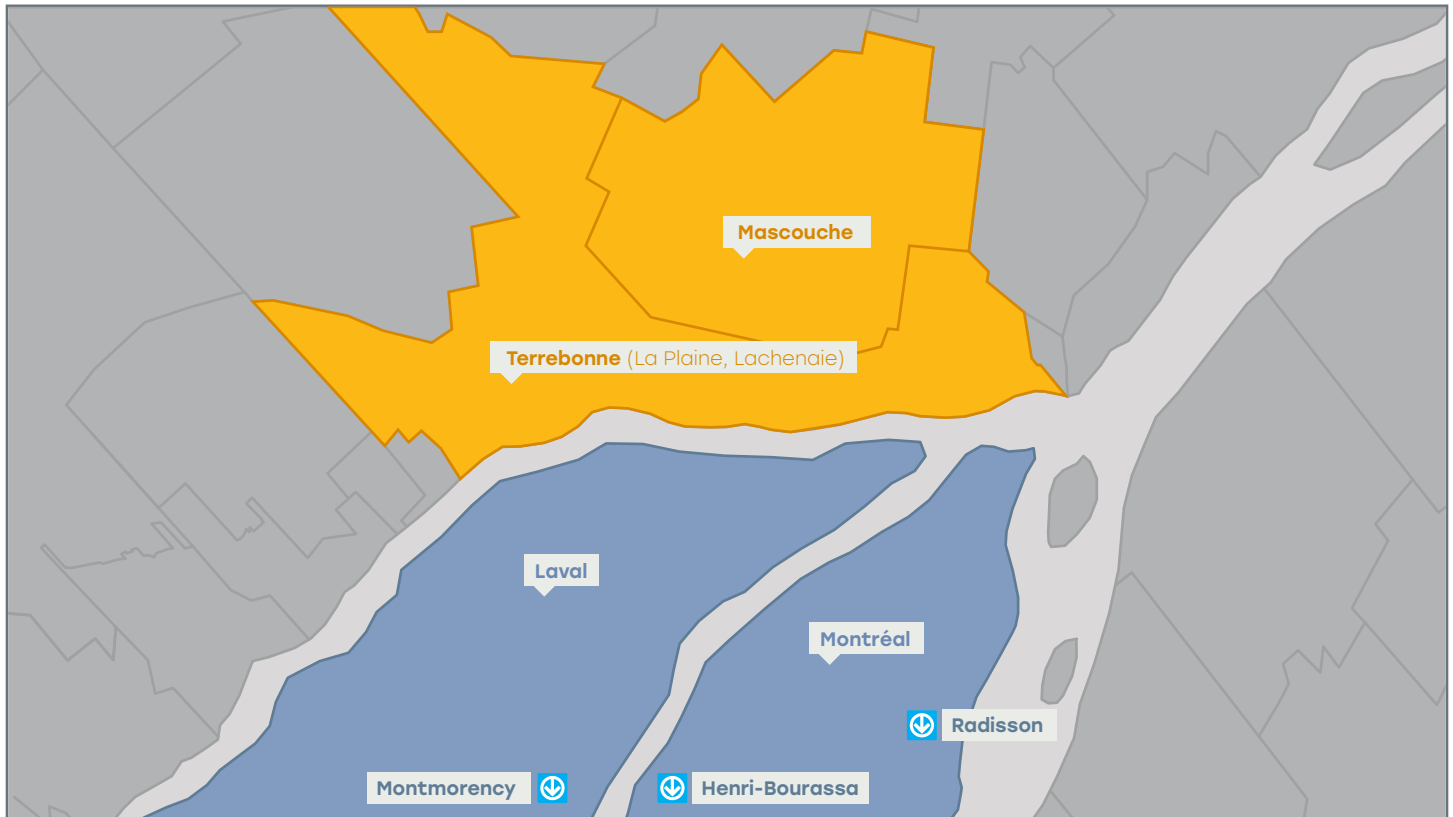

MARKET SPECIFICATIONS

exo Terrebonne-Mascouche

Legend

- Bus & Transit Shelters / Markets served
- Bus / Markets served
- Bus / Markets visited

MARKETS SERVED

Mascouche
Terrebonne (La Plaine, Lachenaie)

MARKETS VISITED

Laval, Montréal

URBAN DESTINATION

Montmorency Metro Station (Laval)
Radisson Metro Station (Montréal)
Henri-Bourassa Metro Station (Montréal)

FLEET

Paratransit: 7
Midibus: 22
Urban vehicle: 49
Coach: 15
Transit shelter: 119