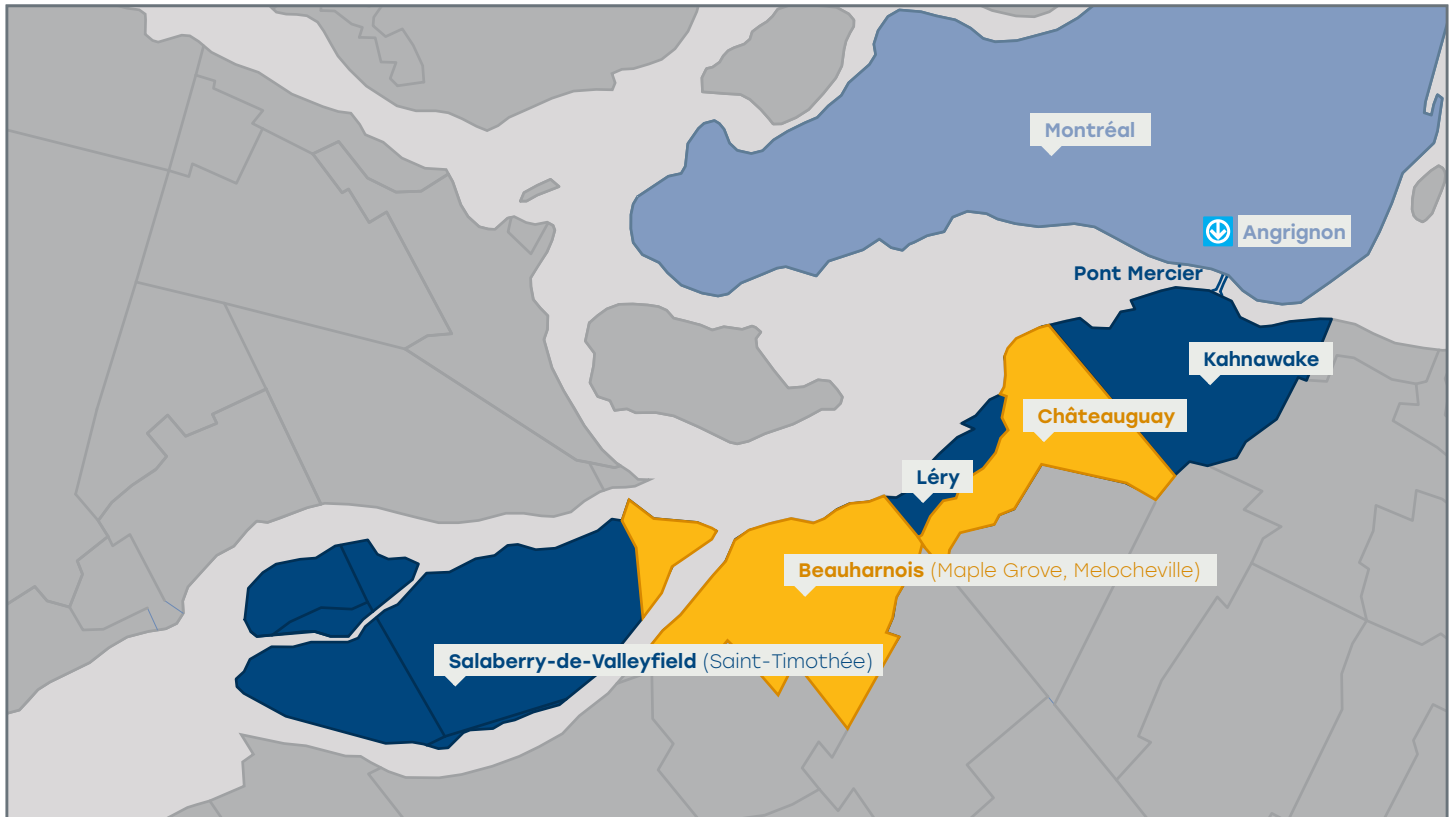

MARKET SPECIFICATIONS

exo Sud-Ouest

Legend

Bus & Transit Shelters / Markets served

Bus / Markets served

Bus / Markets visited

MARKETS SERVED

Beauharnois (Maple Grove, Melocheville)
Châteauguay
Léry
Kahnawake
Salaberry-de-Valleyfield (Saint-Timothée)
Valleyfield

MARKETS VISITED

Montréal

URBAN DESTINATIONS

Cégep André-Laurendeau
Angrignon Metro Station (Montréal)
Crossing via Mercier Bridge

FLEET

Minibus: 6
Midibus: 2
Urban vehicle: 13
Coach: 33

Transit shelter total : 77

Châteauguay: 39
Beauharnois: 38

AVAILABLE PRODUCTS

Framed 30" x 139" & 30" x 114" bus kings
Framed 21" x 70" bus seventies
Non-standard decal advertising on sides and backs
Standard & vinyl interiors
Signature option (murals, full wraps, etc)
Standard (incl. Backlit) & non-standard transit shelter advertising

POPULATION: 126 482

ANNUAL RIDERSHIP: 1 975 000