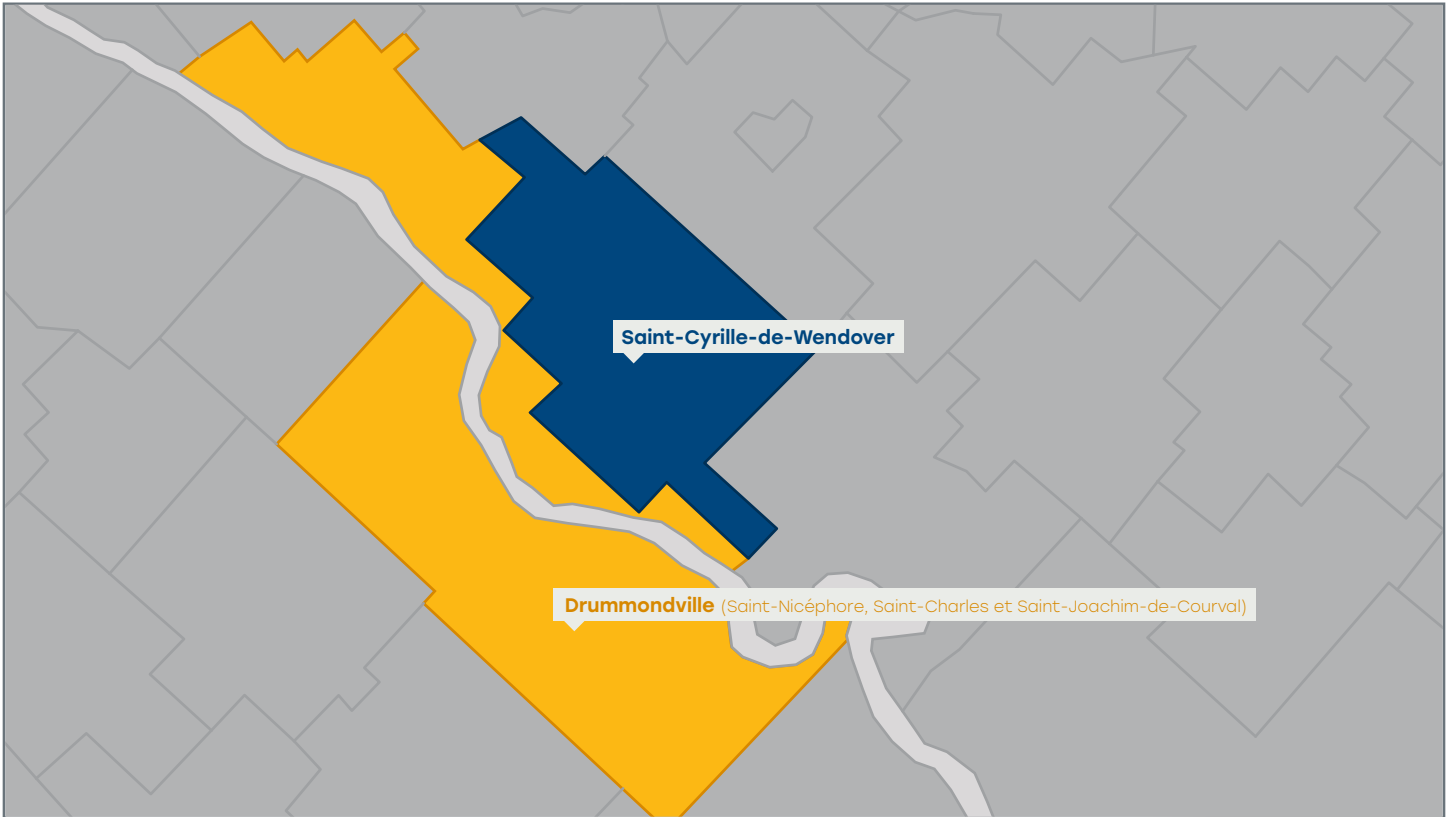

# MARKET SPECIFICATIONS

CT Ville de Drummondville / Transport Diligence

## MARKETS SERVED

Drummondville (Saint-Nicéphore, Saint-Charles and Saint-Joachim-de-Courval)  
 Saint-Cyrille-de-Wendover

## ANNUAL RIDERSHIP : 347 626