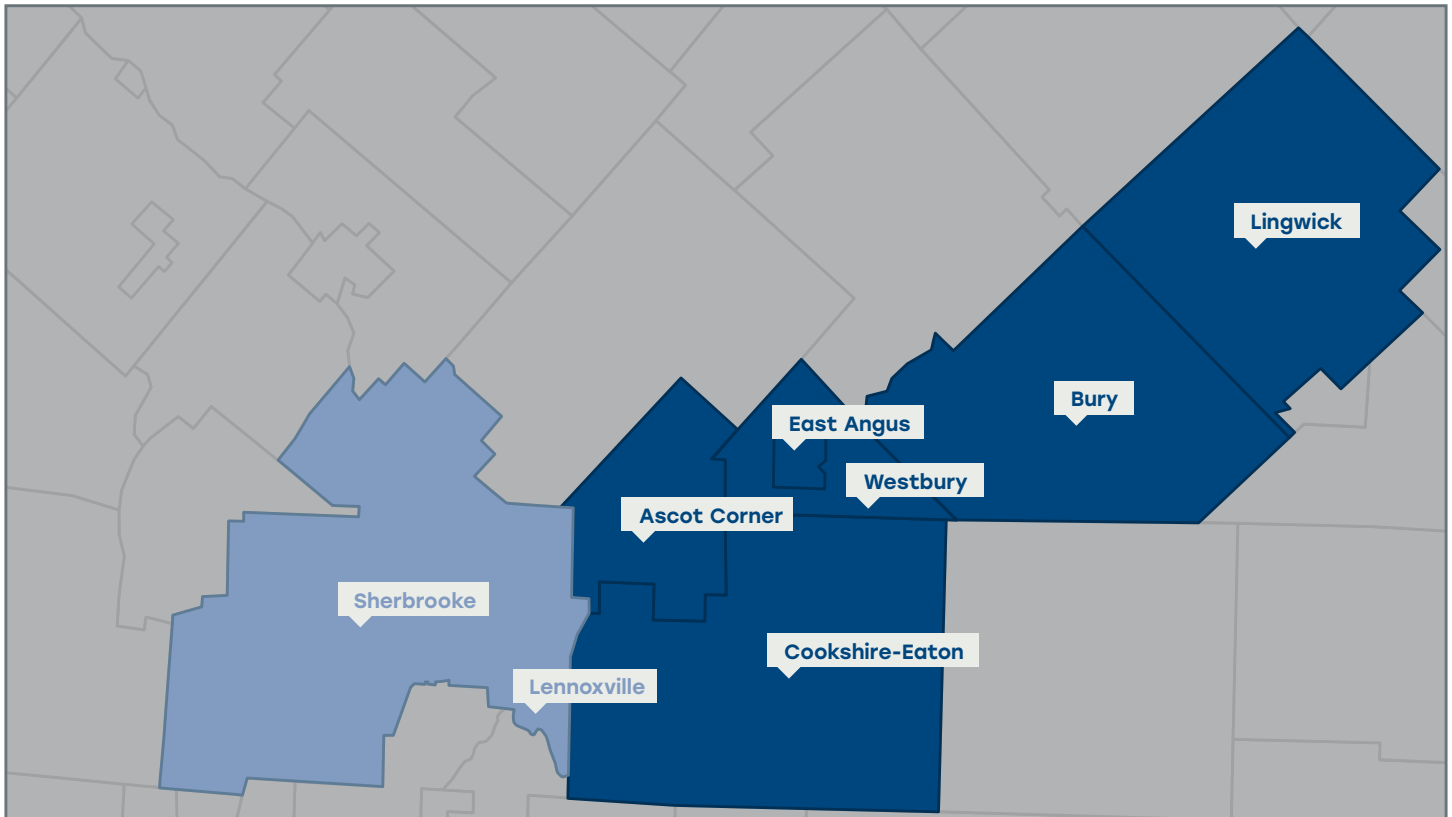

MARKET SPECIFICATIONS

Transport de personnes du Haut-Saint-François

Legend

- Bus & Transit Shelters / Markets served
- Bus / Markets served
- Bus / Markets visited

MARKETS SERVED

- Ascot Corner
- Bury
- Cookshire-Eaton
- East Angus
- Lingwick
- Westbury

MARKETS VISITED

- Sherbrooke
- Lennoxville

URBAN DESTINATION

- Université Bishop's (Sherbrooke)
- Université de Sherbrooke
- Cégep de Sherbrooke

FLEET

Minibus : 5

AVAILABLE PRODUCTS

Signature option (murals, full wraps, etc)

POPULATION: 22 335

ANNUAL RIDERSHIP: N/D

AGE AVERAGE

- 0 to 14 y/o: 13%
- 15 to 64 y/o: 61,8%
- 65 to 84 y/o: 22,1%
- 85 and up: 3,1%

Sources : Statistique Canada, Recensement 2016; ATUQ, Impacts économiques 2014.